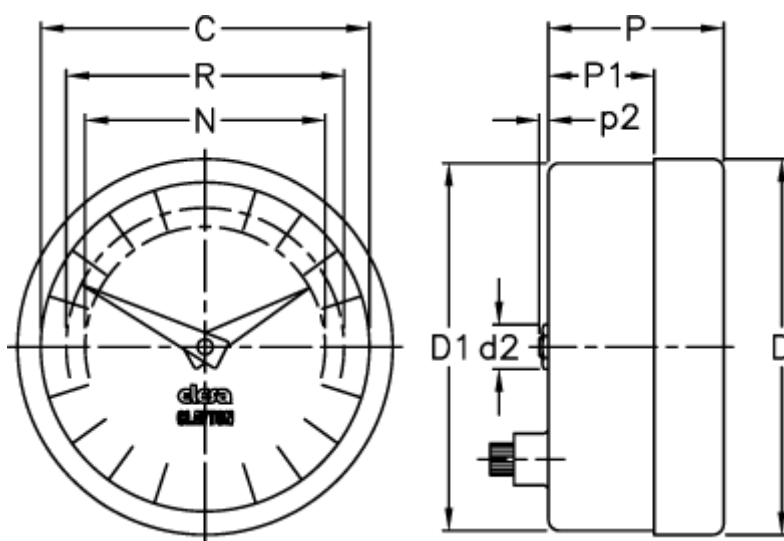

Article number: 2307024701

Description: E+G Positive drive indicator
PA02-0024-D

Measures

C = 60

R = 51

D = 68.4

D1 = 67.0

d2 = 8

N = 44

P = 32

P1 = 19.3

p2 = 1.0